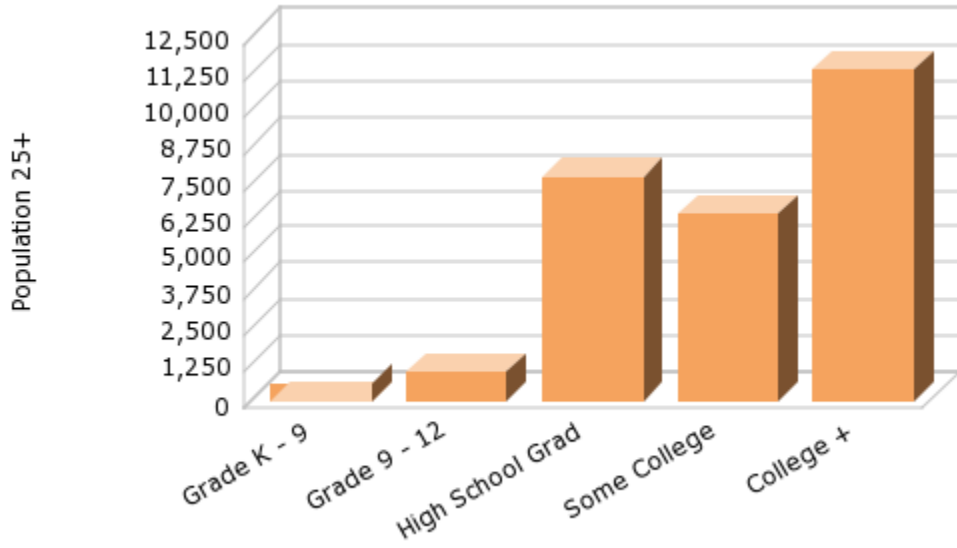

Date: 01/04/10

Current Geography Selection: (1 Selected) Places: Bellevue

Your title for this geography: Bellevue Nebraska

Current Index Base: Entire US

Demographic Snapshot Summary Report with Charts

Household Income (2009)

Percent of Households by Persons Per HH (2009)

Population by Age (2009)

Population by Race (2009)

Education (2009)

Marital Status (2009)

Current year data is for the year **2009**, 5 year projected data is for the year **2014**. More About Our Data.
 Demographic data © 2009 by Experian/Applied Geographic Solutions.
 Traffic Count data © 2009 by DataMetrix. All rights reserved.