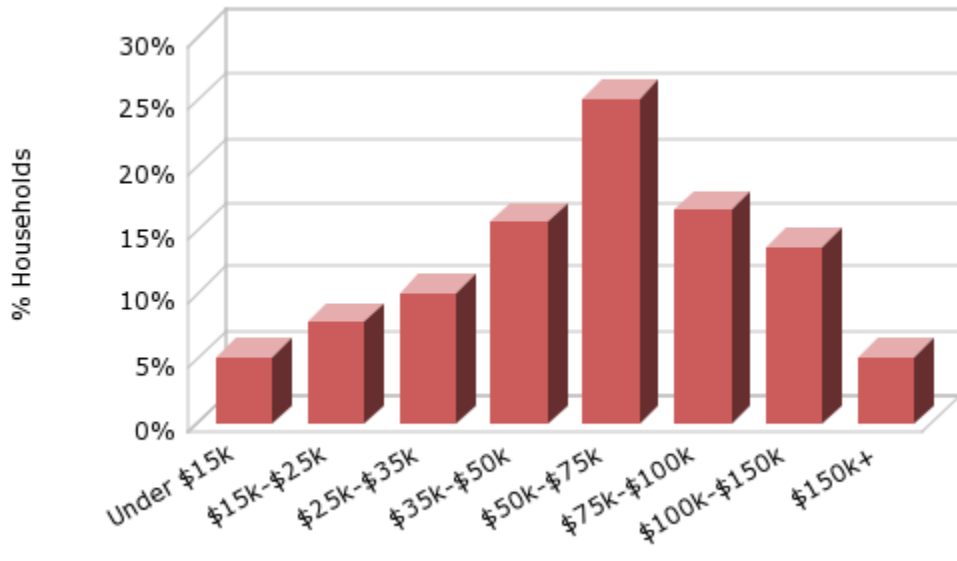

Date: 01/04/10

Current Geography Selection: (1 Selected) Places: Bellevue

Your title for this geography: Bellevue Nebraska

Current Index Base: Entire US

Demographic Snapshot Summary Report with Charts

Household Income (2009)

Percent of Households by Persons Per HH (2009)

Population by Age (2009)

Population by Race (2009)

Education (2009)

Marital Status (2009)

Current year data is for the year **2009**, 5 year projected data is for the year **2014**. More About Our Data.
 Demographic data © 2009 by Experian/Applied Geographic Solutions.
 Traffic Count data © 2009 by DataMetrix. All rights reserved.