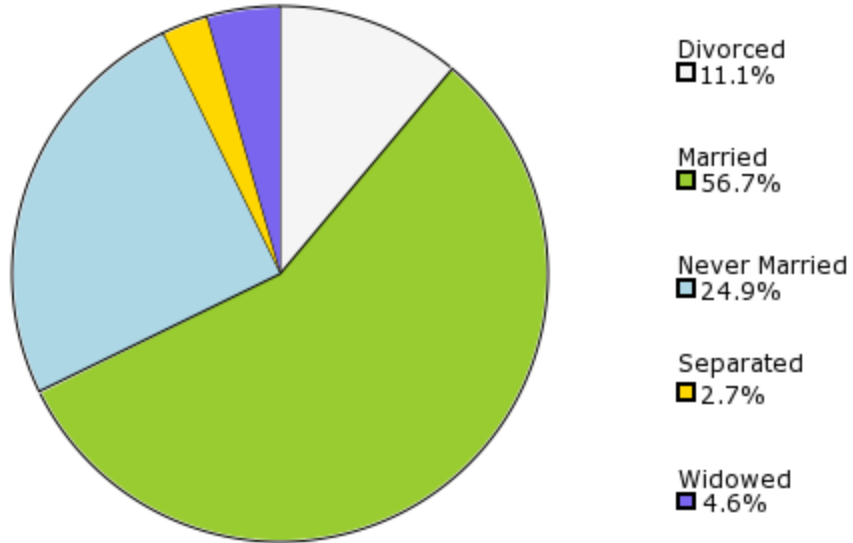

Date: 01/04/10

Current Geography Selection: (1 Selected) Places: Bellevue

Your title for this geography: Bellevue Nebraska

Current Index Base: Entire US

Demographic Snapshot Summary Report with Charts

Household Income (2009)

Percent of Households by Persons Per HH (2009)

Population by Age (2009)

Population by Race (2009)

Education (2009)

Marital Status (2009)

Current year data is for the year **2009**, 5 year projected data is for the year **2014**. More About Our Data.
 Demographic data © 2009 by Experian/Applied Geographic Solutions.
 Traffic Count data © 2009 by DataMetrix. All rights reserved.