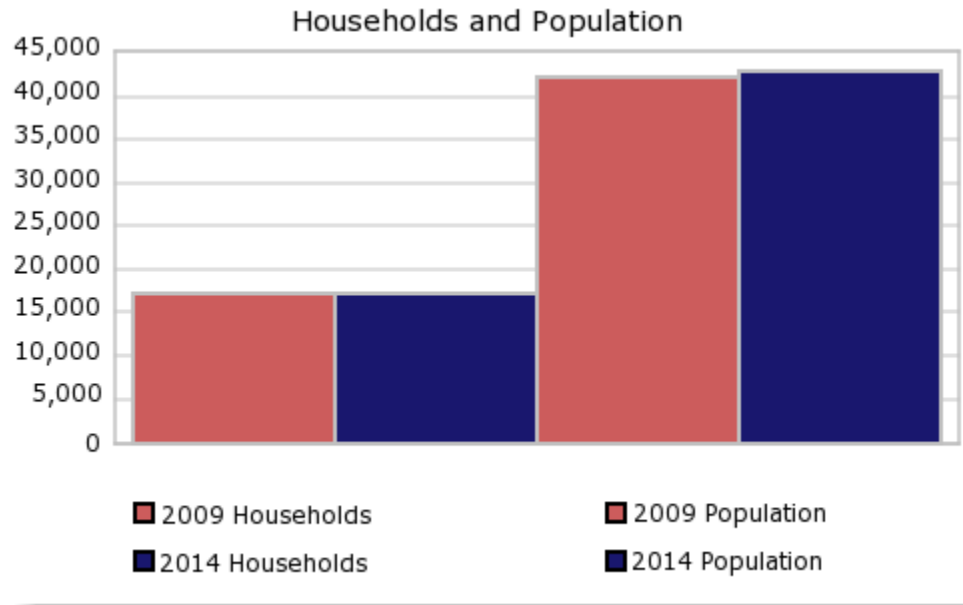

Date: 01/04/10

Current Geography Selection: (1 Selected) Places: Bellevue

Your title for this geography: Bellevue Nebraska

Current Index Base: Entire US

Demographic Snapshot Summary Report with Charts

Household Income (2009)

Percent of Households by Persons Per HH (2009)

Population by Age (2009)

Population by Race (2009)

Education (2009)

Marital Status (2009)

Current year data is for the year **2009**, 5 year projected data is for the year **2014**. More About Our Data.
 Demographic data © 2009 by Experian/Applied Geographic Solutions.
 Traffic Count data © 2009 by DataMetrix. All rights reserved.