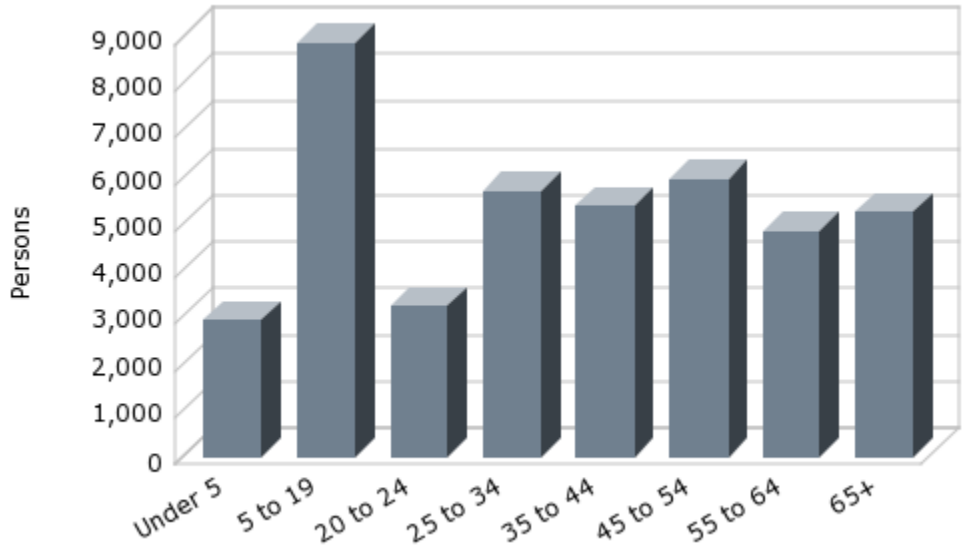

Date: 01/04/10

Current Geography Selection: (1 Selected) Places: Bellevue

Your title for this geography: Bellevue Nebraska

Current Index Base: Entire US

Demographic Snapshot Summary Report with Charts

Household Income (2009)

Percent of Households by Persons Per HH (2009)

Population by Age (2009)

Population by Race (2009)

Education (2009)

Marital Status (2009)

Current year data is for the year **2009**, 5 year projected data is for the year **2014**. More About Our Data.
 Demographic data © 2009 by Experian/Applied Geographic Solutions.
 Traffic Count data © 2009 by DataMetrix. All rights reserved.