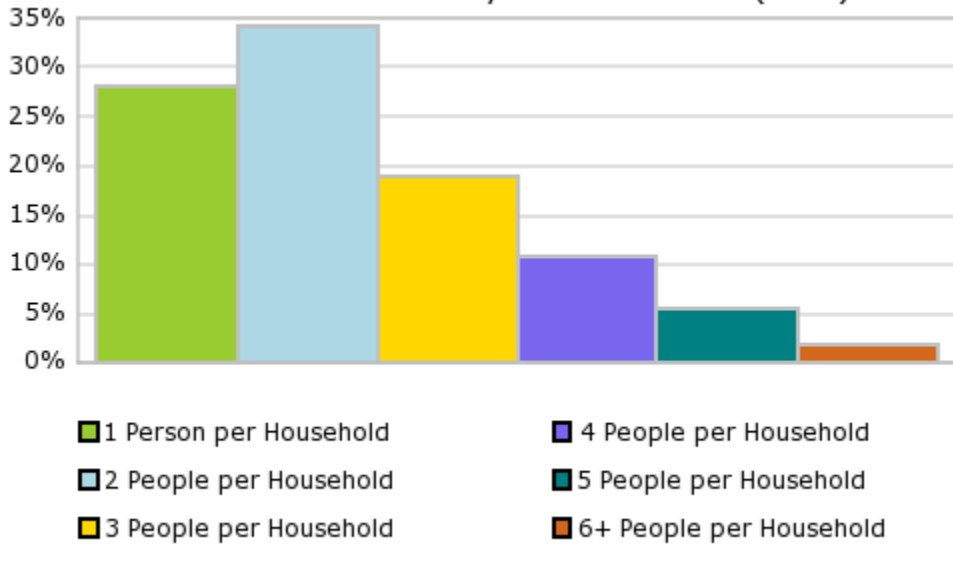

Date: 01/04/10

Current Geography Selection: (1 Selected) Places: Bellevue

Your title for this geography: Bellevue Nebraska

Current Index Base: Entire US

Demographic Snapshot Summary Report with Charts

Household Income (2009)

Percent of Households by Persons Per HH (2009)

Population by Age (2009)

Population by Race (2009)

Education (2009)

Marital Status (2009)

Current year data is for the year **2009**, 5 year projected data is for the year **2014**. More About Our Data.
 Demographic data © 2009 by Experian/Applied Geographic Solutions.
 Traffic Count data © 2009 by DataMetrix. All rights reserved.